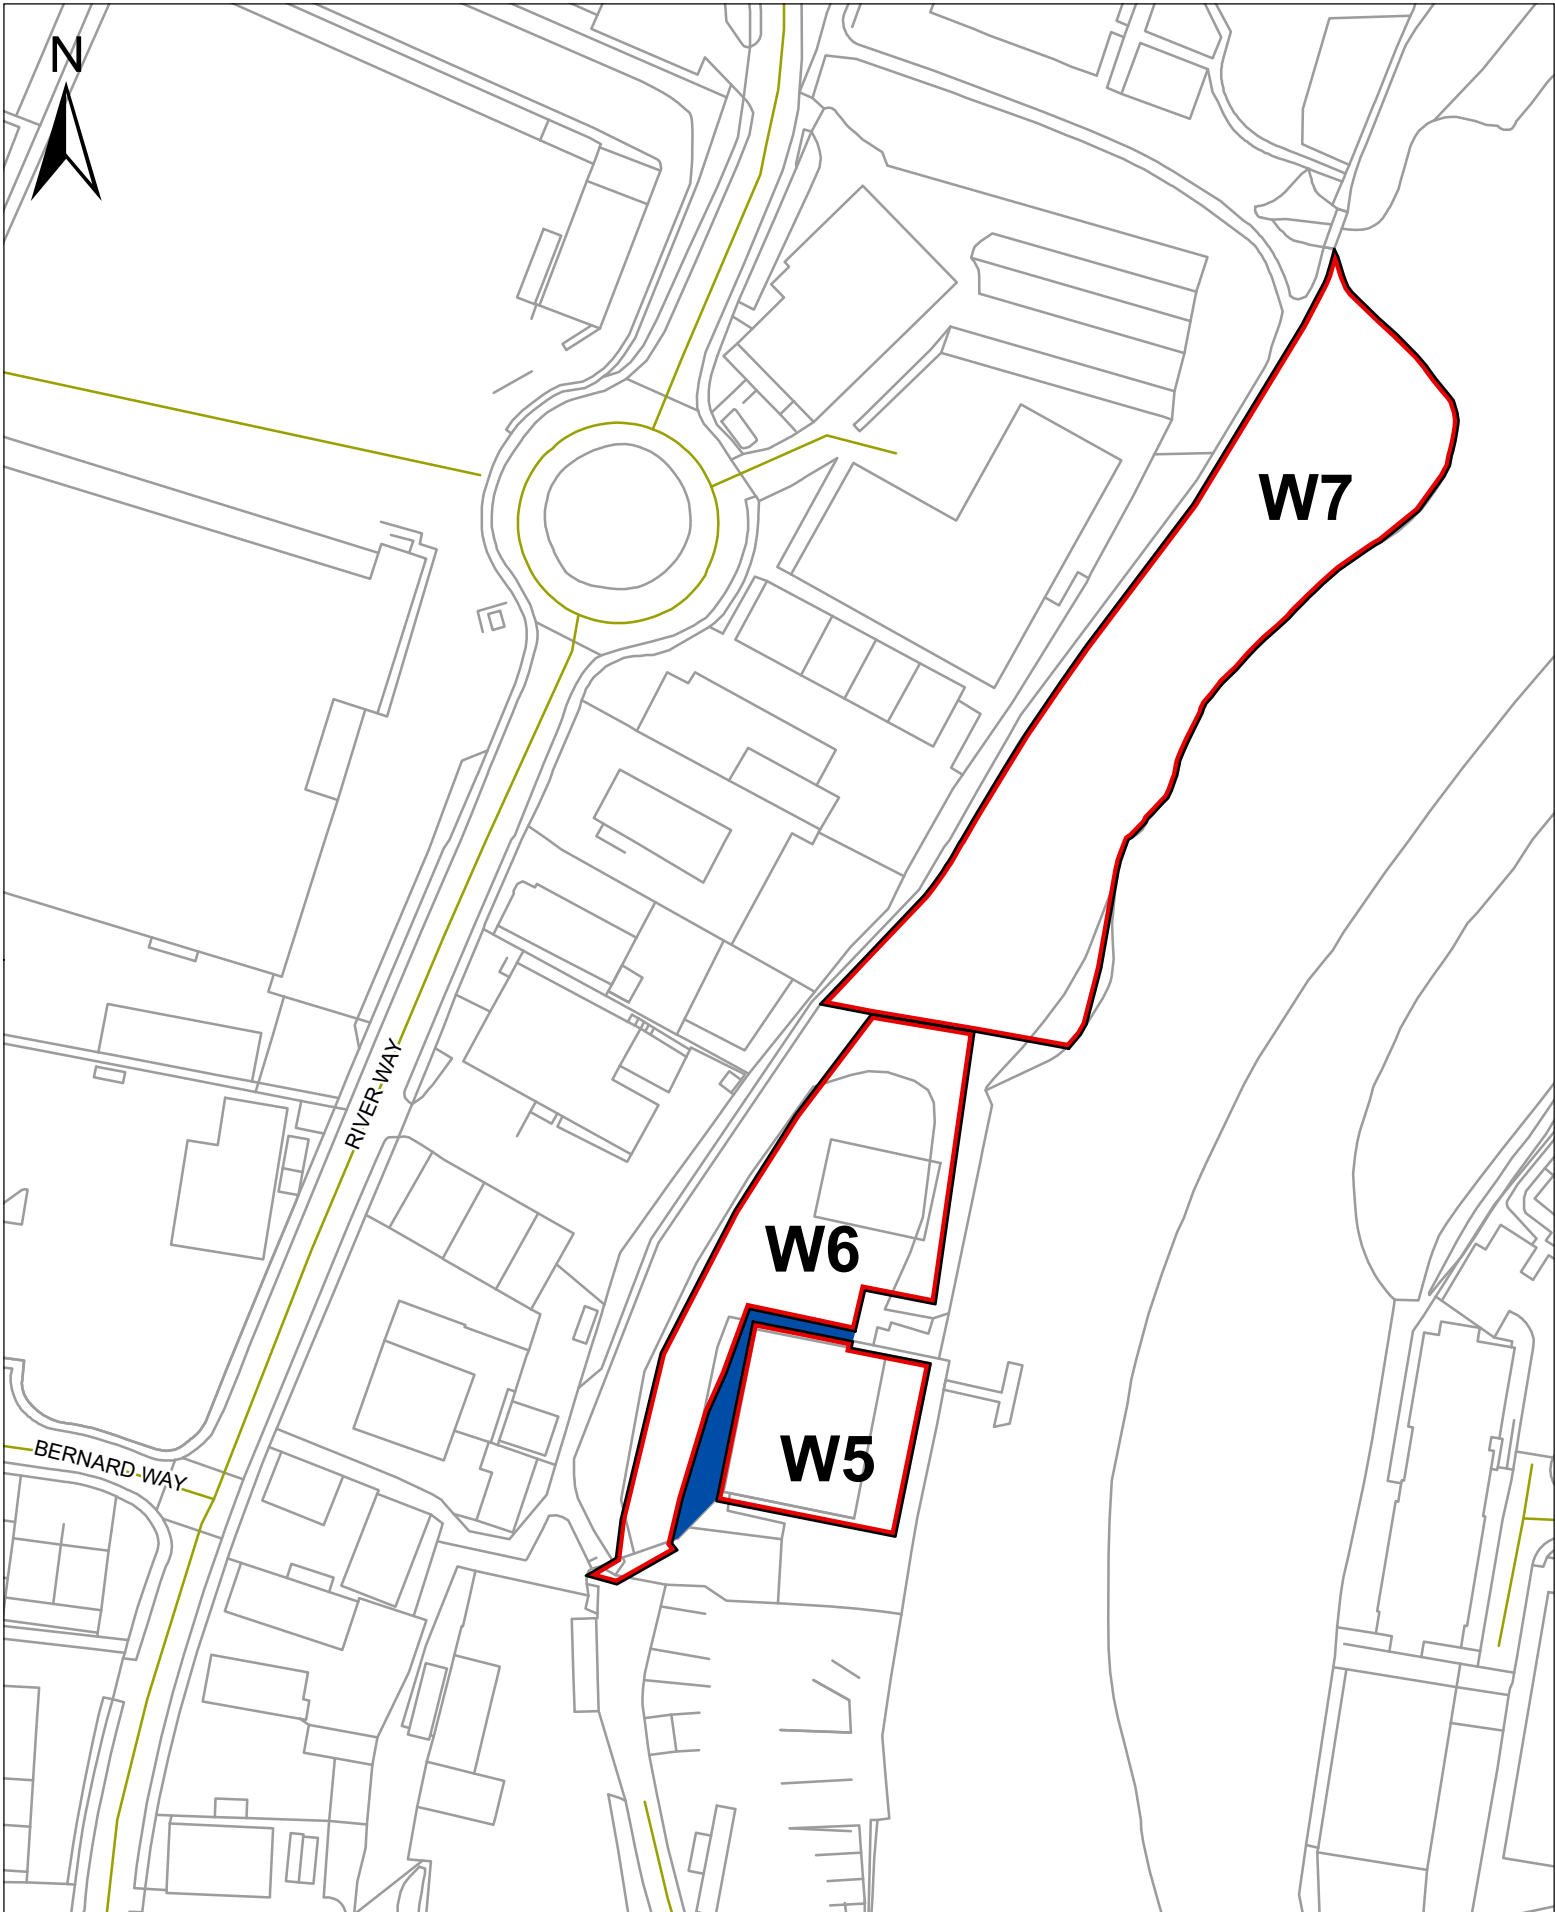

Appendix 1, Land And Building At Blackhouse Quay,
Newport Harbour, (W5/W6/W7) [Scale 1:1250 @ A4]

This map is based on Ordnance Survey material with the permission of Ordnance Survey on behalf of the Controller of Her Majesty's Stationery Office © Crown copyright. Unauthorised reproduction infringes Crown copyright and may lead to prosecution or civil proceedings. 100019229 2008.